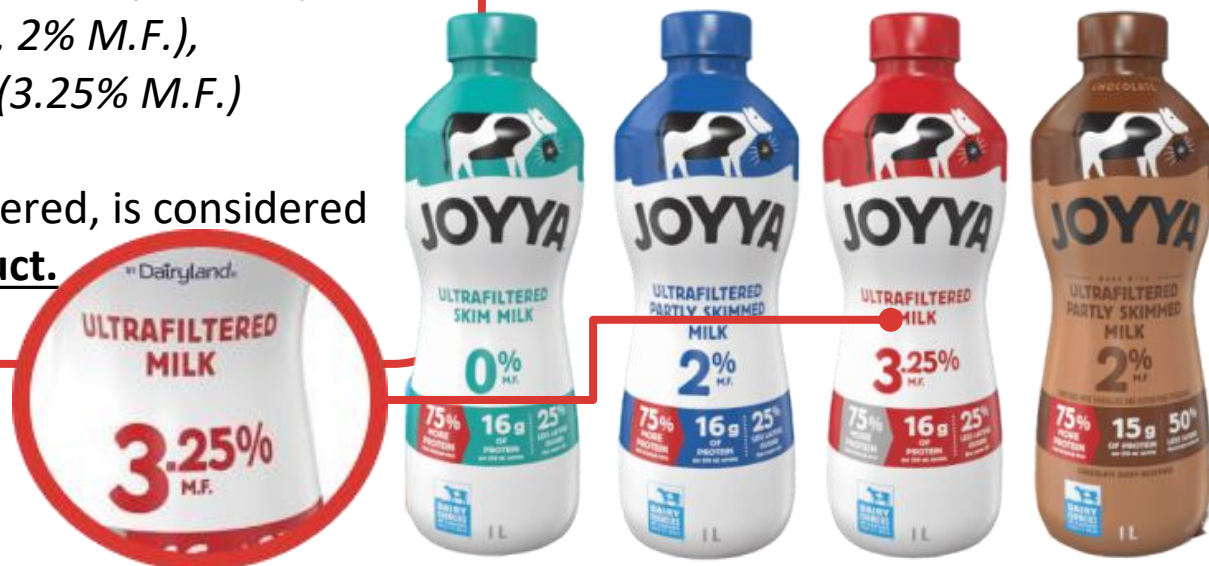

Goat's Milk— *All brands

Example products include, but not limited to: Liberté Goat Milk (3.25%).

All types & flavours are excluded, no deposit is charged.

Labelled as Real Milk — Filtered Milk

FILTERED MILK

Beverage is **labelled as 'milk'**, i.e. —
*ultra-filtered milk, low fat/skim milk (0% M.F.),
partly skimmed milk (1% M.F., 2% M.F.),
or whole / homogenized milk (3.25% M.F.)*

Cow's milk, including ultra-filtered, is considered
an essential nutritional product.