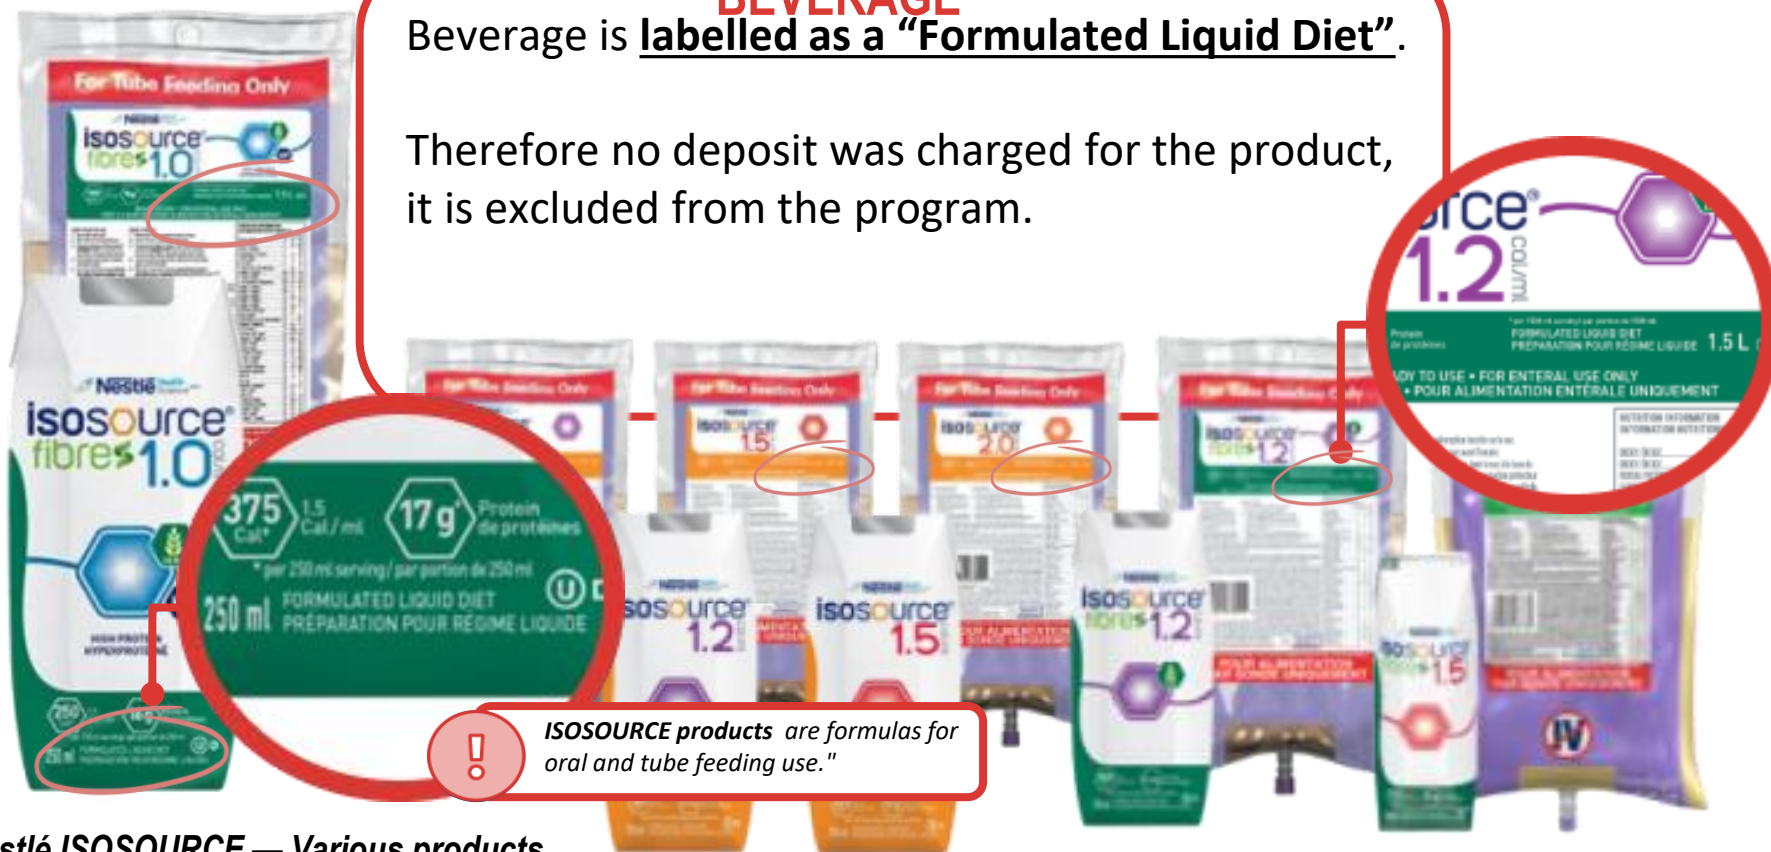

Formulated Liquid Diet Beverages

FORMULATED LIQUID DIET BEVERAGE

Beverage is labelled as a “Formulated Liquid Diet”.

Therefore no deposit was charged for the product, it is excluded from the program.

Nestlé ISOSOURCE — Various products

1.2 & 1.5, 1.2 CAL & 1.5 CAL (Calorically dense), Fibres 1.0 HP (High Protein), Fibres 1.2 & 1.5

All flavours are excluded, no deposit is charged.