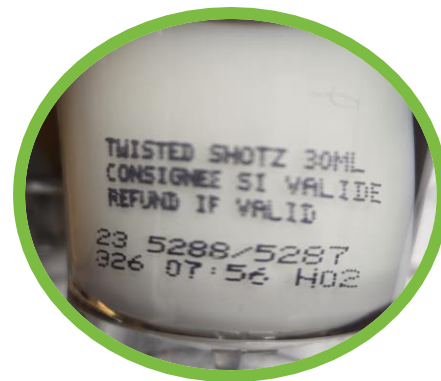

Other Confused Products

SMALL ALCOHOL BEVERAGE CONTAINERS

These small containers do not look like standard beverage containers, but they are still deposit-bearing.

These beverage containers can be identified as deposit-bearing by the label on the side of the container (shown below).

Twisted Shotz

For all flavours, a deposit is paid & can be refunded.