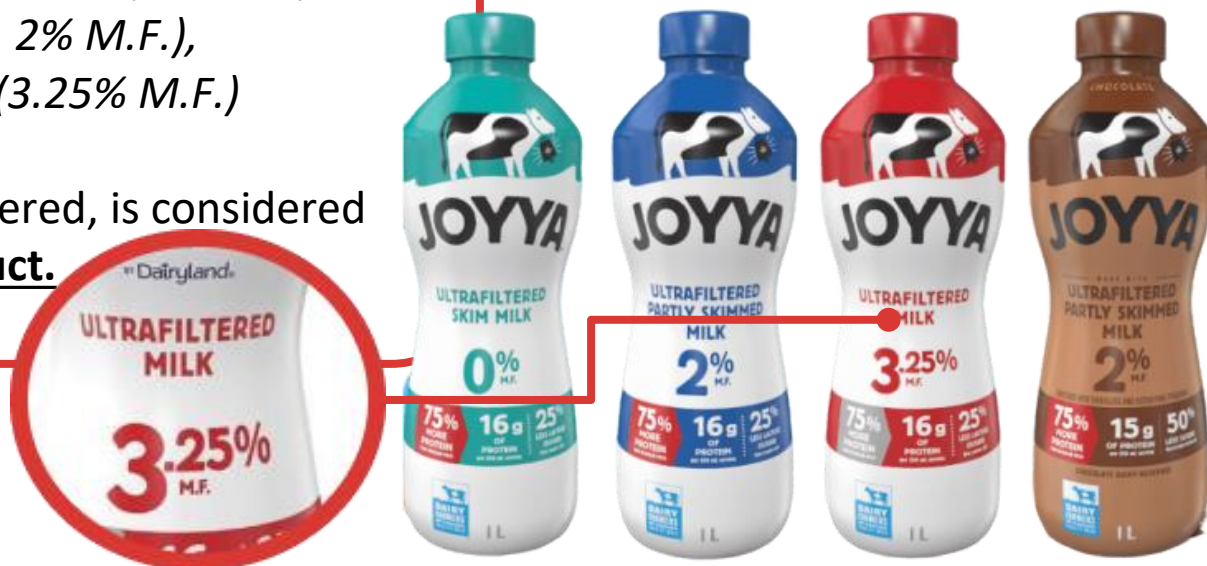

Goat's Milk— *All brands

Example products include, but not limited to: Liberté Goat Milk (3.25%).

All types & flavours are excluded, no deposit is charged.

Labelled as Real Milk — Filtered Milk

FILTERED MILK

Beverage is **labelled as 'milk'**, i.e. —
*ultra-filtered milk, low fat/skim milk (0% M.F.),
partly skimmed milk (1% M.F., 2% M.F.),
or whole / homogenized milk (3.25% M.F.)*

Cow's milk, including ultra-filtered, is considered
an essential nutritional product.