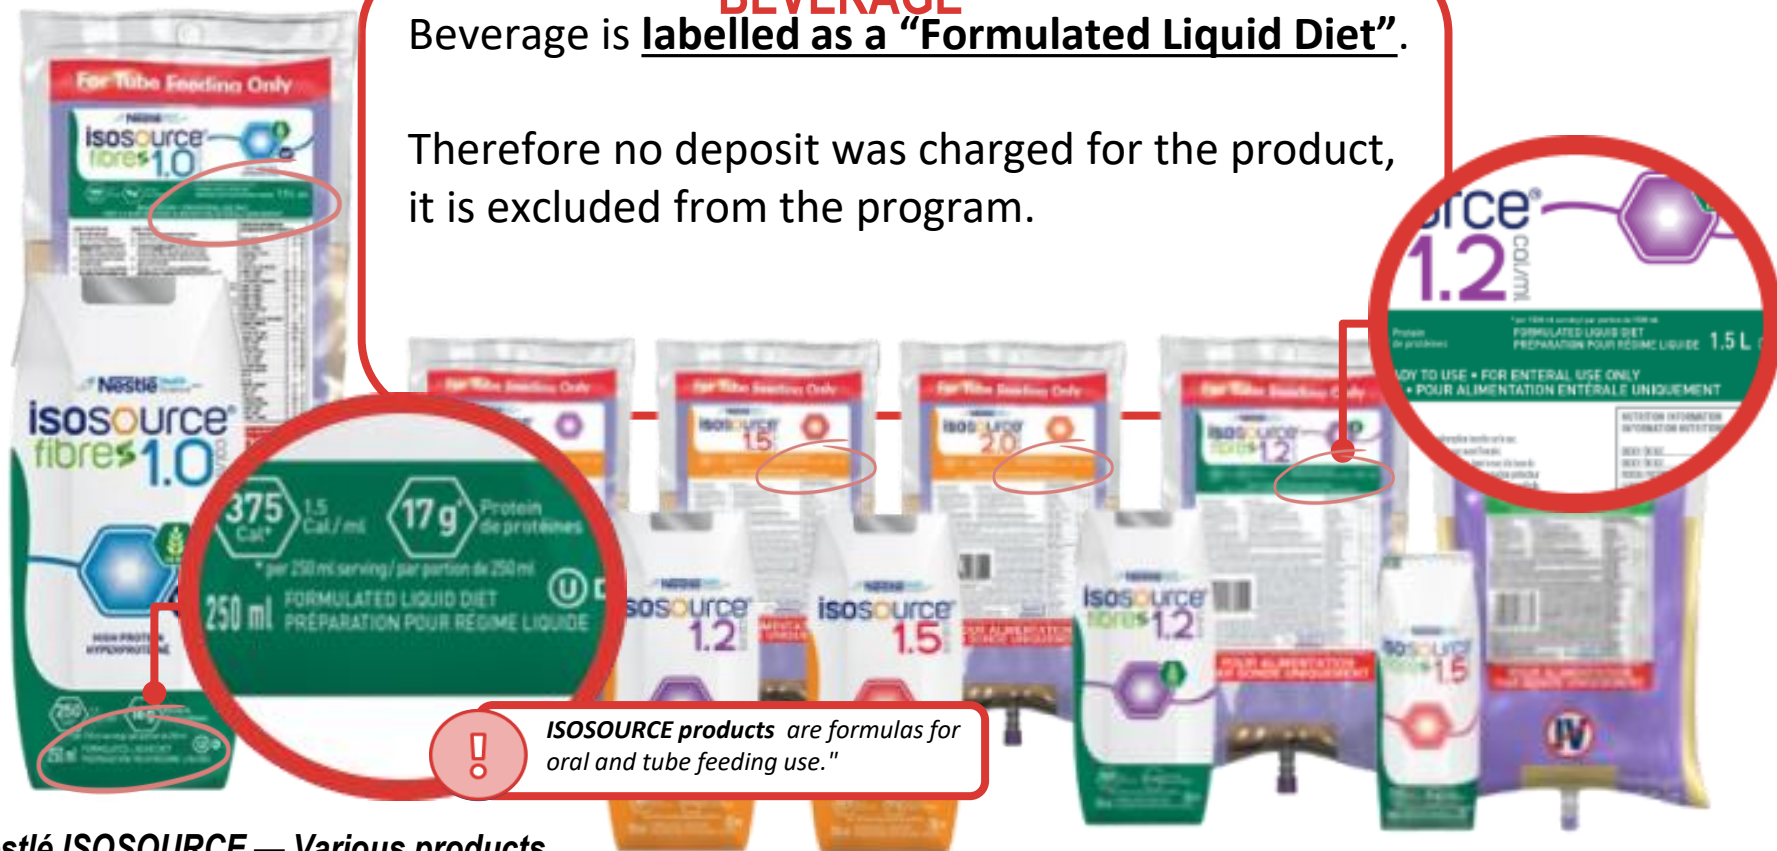

Formulated Liquid Diet Beverages

FORMULATED LIQUID DIET BEVERAGE

Beverage is labelled as a "Formulated Liquid Diet".

Therefore no deposit was charged for the product, it is excluded from the program.

! *ISOSOURCE products are formulas for oral and tube feeding use."*

Nestlé ISOSOURCE — Various products

1.2 & 1.5 , 1.2 CAL & 1.5 CAL (Calorically dense), Fibres 1.0 HP (High Protein), Fibres 1.2 & 1.5

All flavours are excluded, no deposit is charged.