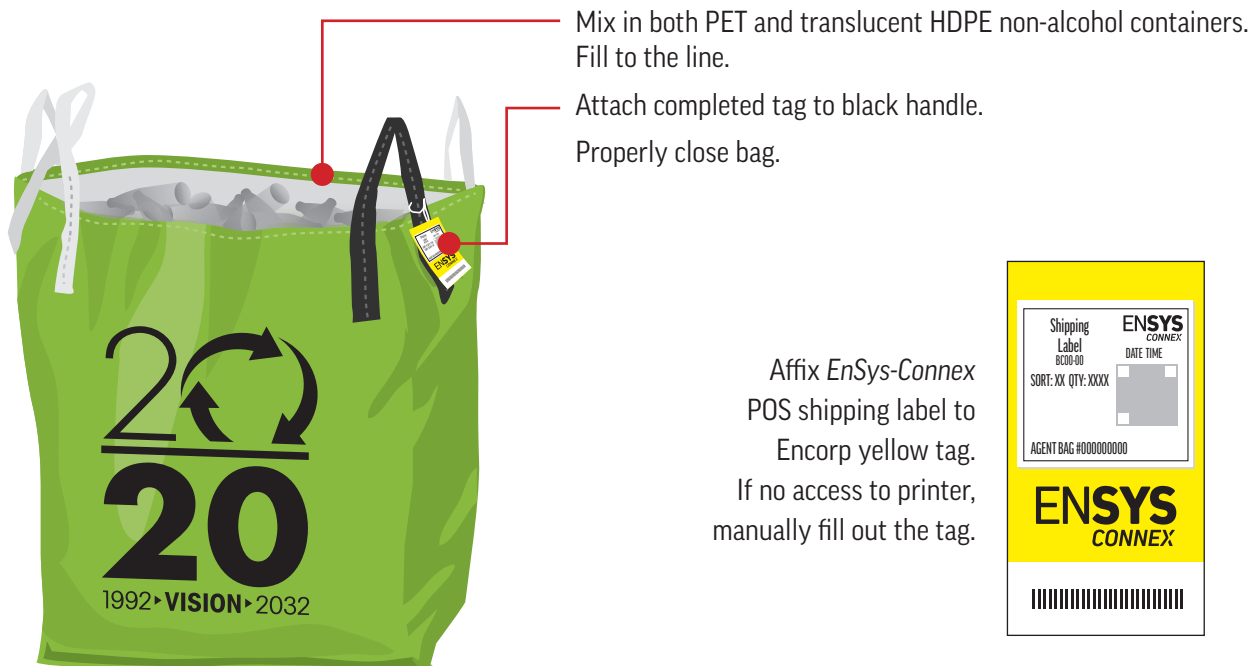

HOW TO SORT & BULK DEPOSIT-BEARING BEVERAGE CONTAINERS

PET / HDPE TRANSLUCENT (NON-ALCOHOL)

3

Refund to your customers: PET and translucent HDPE non-alcohol containers - regardless of size - are worth a 10-cent refund.