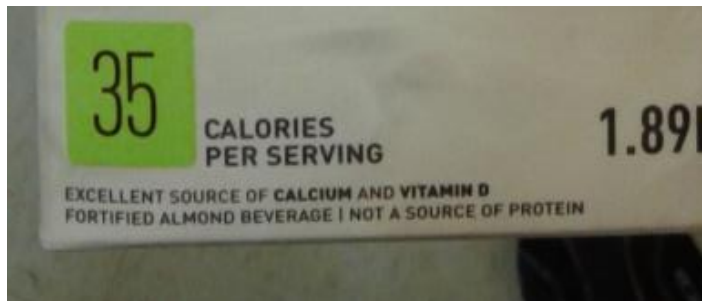

Milk Alternatives: Fortified Plant-Based Beverages Not a Source of Protein & Unfortified Plant-Based Beverages

Earth's Own Almond So Fresh Beverage (all types & flavours)

Fortified plant-based beverage with “*not a source of protein*” clearly stated on the label.